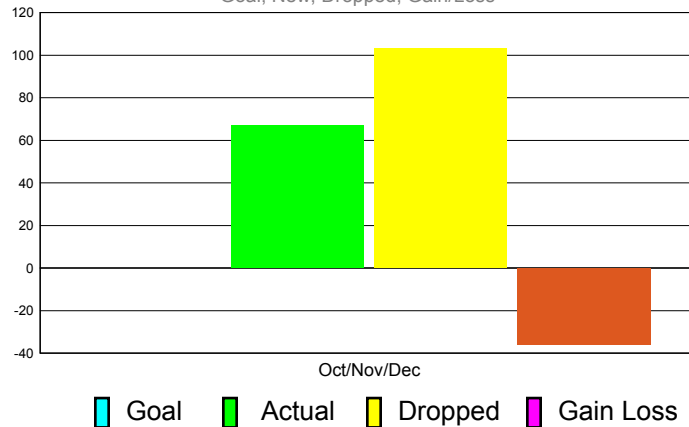

Membership Results 2011-2012

Goal, New, Dropped, Gain/Loss